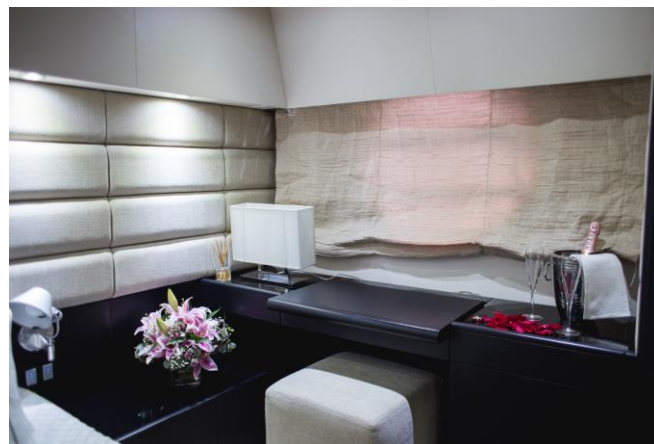

Her modern and contemporary interior promotes space and harmony with plenty of light filtering through wide uninterrupted windows. Internally, the galley is well positioned between the living area and the airy dinette. The master stateroom is amid ship, with a large open able porthole for illumination - an element that has become one of the distinctive features of Aicon Yachts, while a foreword VIP cabin comes with a double bed and there are two guests' cabins with twin beds.

Aicon 72 Hardtop is the ideal yacht for long cruises, ensuring that cruising is always gentle in different sea conditions.

Overview

Overview

Overview

Rear Deck

Living Area

Master Stateroom

Master Stateroom

Facilities

Cabins: 4 + 1 crew
Berths: 8 (2 doubles + 4 singles) + 2 crew
Baths/WC: 3 + 1 crew
Showers: 3 + 1 crew
Bow & stern sunbed
Fridge: 2 (galley) +1 (rear deck)
Freezer: 2
Ice Maker: 1
Dish Washer: 1
Washing Machine: 1
Water maker: 120 lt./hour
Combination microwave/ conventional oven/ grill/ BBQ
4 flat TV displays (55", 30", 25", 25")
Satellite TV available in all areas
Full A/C system
Safety box
Teak rear deck & platform
Hot and cold transom shower
Tender, Jet ski, Seabob
Fully equipped navigation instruments, Radar, Auto-pilot
Fully equipped sound system Radio/CD/USB, subwoofer
Wireless music control from your Smartphone or Apple device (iPhone, iPod, iPod, mini iPad, Mac) using APPLE TV
Free Wi-Fi
Safe corridor for children