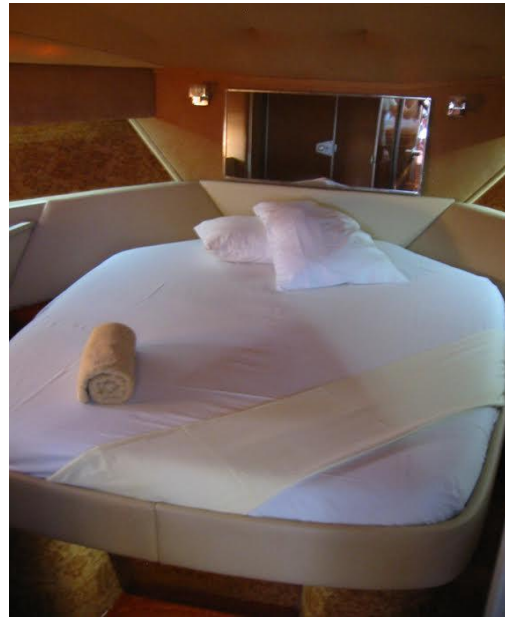

Master Stateroom

SERVICES PROVIDED ON BOARD

- Flexible Itinerary
- Large enough crew to meet your needs
- High security and safety standards
- Complimentary welcome drink and Mediterranean fruit salad
- Meal / Catering / Special Diet Menu (upon request)
- Birthday Cake (upon request)
- Alcoholic drinks and beverages of your choice
- Snorkeling gear
- Professional water sports & toys (upon request)
- Fishing equipment (upon request)
- Multimedia audio facilities
- Wireless connection with onboard TV so you can enjoy images & sound from your Apple device or Smartphone
- Free Wi-Fi
- Special Decoration (upon request)
- Concierge Services