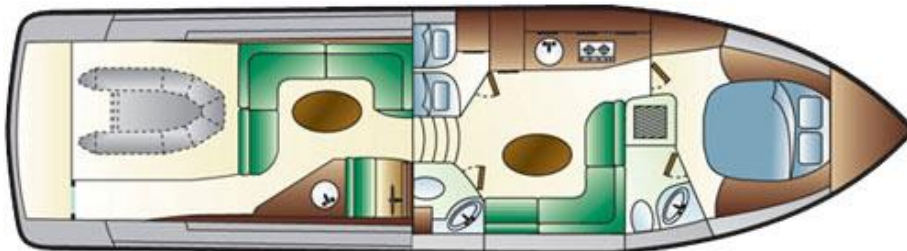

DELLAPASQUA DC13 ELITE HARDTOP

Aggressive, performing & comfortable;

She combines the tradition with the innovation

The bottom works represent the “tradition”: deep-V-shaped bottom as main and unquestionable characteristic of all Dellapasqua fleet. The upper works represent the “modernity”: the lines are aggressive, like a true racer, but also soft and harmonious, so you will never get tired of them. The hard top and stern garage opening system represent the “innovation”: the technology will make your stay relaxed.

Overview

Stern Sunbeds & Dinette

Salon

Galley

Master Stateroom

Guests Stateroom

SPECIFICATIONS / FEATURES

Technical data

Builder: DellaPasqua (Italy)
 Model: DC13 Elite Hardtop
 Yacht's Name: Pathos
 Year of Built: 2006
 Year of total refit: 2015
 Max. Cruising Capacity: 12 pax
 Max. Sleeping Capacity: 4 pax
 Length overall (incl. pulpit): 46.5 ft. (14.17 m.)
 Beam at main section: 12.6 ft. (3.84 m.)
 Draft (incl. props at full load): 4.0 ft. (1.22 m.)
 Displacement (at full load): 13 t.
 Engines: 2X550 HP Iveco
 Maximum speed: 35 knots
 Cruising speed: 25 knots
 Fuel capacity: 1.100 L
 Water capacity: 400 L
 Generator & 220v vault available in all areas of yacht
 Power inverter
 Electric Hardtop & hydraulic garage

Facilities

Cabins: 2
 Berths: 4 (1 double + 2 singles/1 double)
 Baths/WC: 2
 Showers: 3
 Bow & stern sunbed
 Fridge: 1+1 (kitchen & at the hardtop dinette area)
 Freezer: 1
 Combination microwave/ conventional oven/ grill/ BBQ
 2 flat TV displays (23" & 21")
 Full A/C system: 1+2 (main deck & 2 cabins)
 Safety box
 Teak rear deck & platform
 Hot and cold transom shower
 Diving stairway
 Tender
 Fully equipped navigation instruments, Radar, Auto-pilot
 Fully equipped sound system Radio/CD/USB, subwoofer,
 Wireless music control from your Smartphone or Apple
 device (iPhone, iPod, iPod, mini iPad, Mac) using APPLE TV
 Free Wi-Fi
 Safe corridor for children