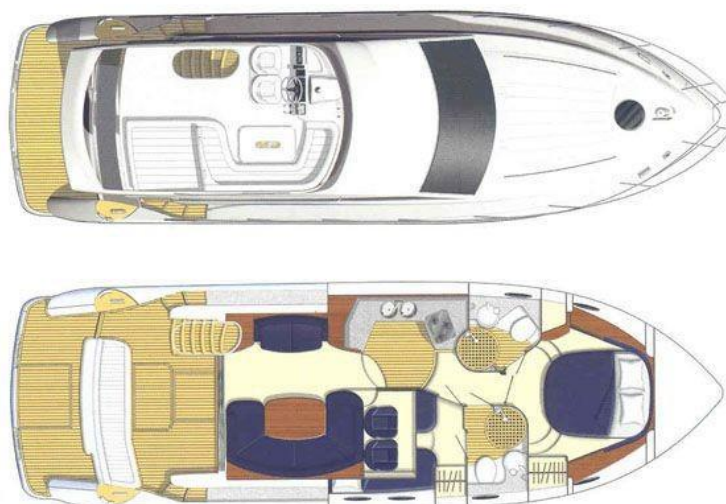

SPECIFICATIONS / FEATURES

Technical data

Builder: Princess
Model: Princess 42 Flybridge
Yacht's Name: Breeze
Year of built: 2005
Yacht's Name: Breeze
Max. Cruising Capacity: 10 pax
Max. Sleeping Capacity: 4 pax
Length overall (incl. pulpit): 44 ft. (13.41 m.)
Beam: 13 ft. (3.96 m.)
Draft: 3 ft. (0.91 m.)
Engines: 2X435 HP D6-435 Twin Volvo
Maximum Speed: 30 knots
Cruising Speed: 25 knots
Fuel Capacity: 300 gal/360 US gal/1362lt
Water Capacity: 100 gal/120 US gal/455lt
Generator & 220volt available in all areas of yacht
Power inverter

Facilities

Cabins: 2
Berths: 4 (1 double + 2 singles)
Baths: 2
Showers: 3
Flybridge Sunbed
Bow sunbed
Fridges: 2 (kitchen & Flybridge)
Freezer: 1
Combination microwave/ conventional oven/ grill/ BBQ
TV: 2 TFT Displays
Full A/C system: 1+2 (main deck & 2 cabins)
Safety Box
Teak rear deck & platform
Hot and cold transom shower
Diving stairway
Tender
Fully equipped navigation instruments, Radar, auto-pilot
Fully equipped sound system Radio/CD/USB, subwoofer
Flybridge sound system
Wireless music control from your Smartphone or Apple device (iPhone, iPod, iPod, mini iPad, Mac) using APPLE TV
Free Wi-Fi
Safe corridor for children